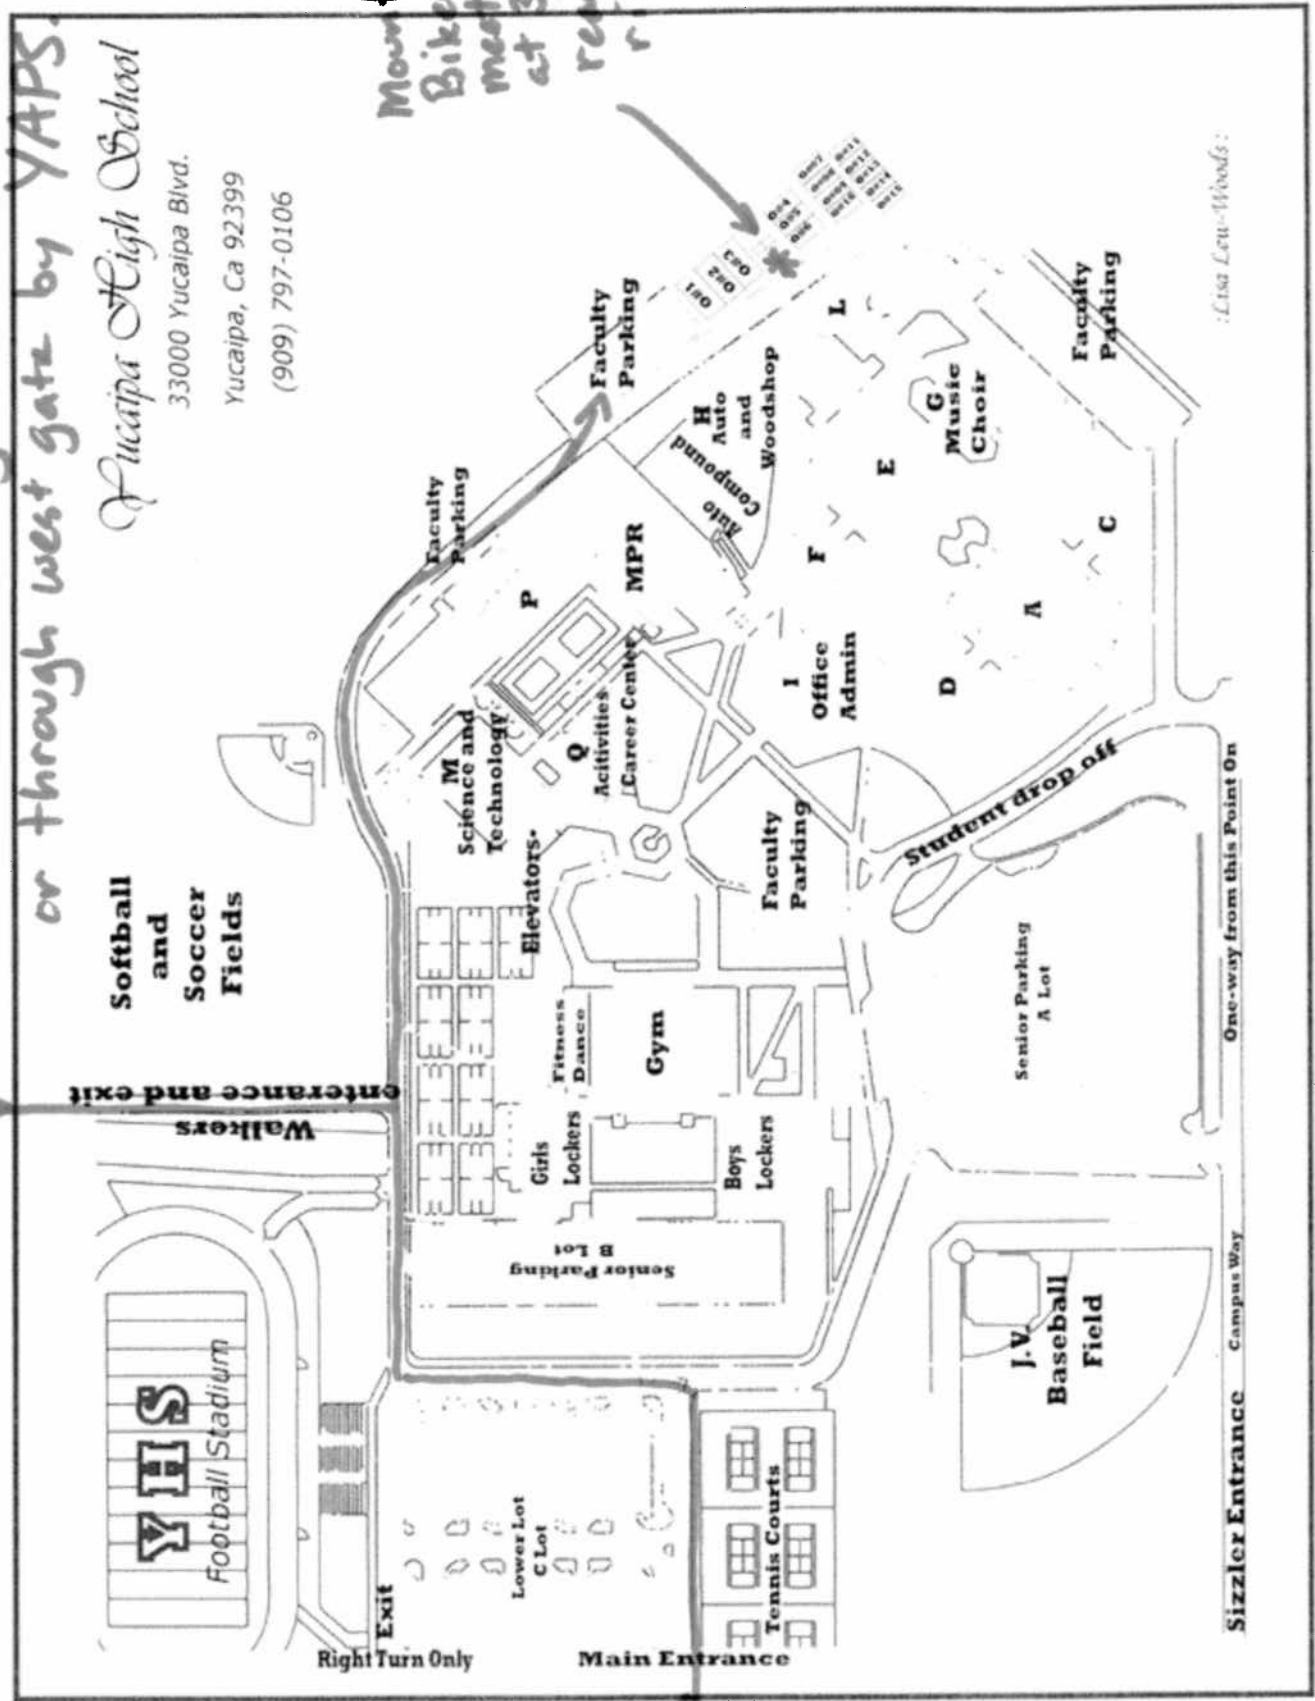

Enter YHS through main entrance

or through west gate by YAPS.

Yucaipa High School
33000 Yucaipa Blvd.
Yucaipa, Ca 92399
(909) 797-0106

Mountain
Bikers meet here.
at 3:10, ready to
ride at 3:20

:Lisa Lew-Woods: